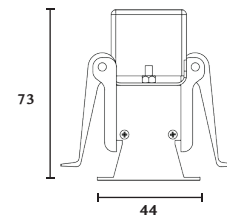

Technical Data

Application Category	Linear Lights
Wattage	18 W/MTR , 27W/MTR, 36W/MTR.
Source Lumen	2340lm , 3510lm, 4680lm
Ingress Protection	IP40
Material	Aluminium Extrusion.
Coatings	"Duracoat" - Double Protection Anodising And Powder Coating.
Light Source	Bridgelux
Life Span	50000 hrs*
Screws	Stainless steel
Power Supply	Integral
Gasket	N/A
Glass	Diffuser Opal / Prismatic.
Cable Gland	N/A
Power Cable	1.5 Mtr.
Dimension	73 mm Height*44 mmWidth*1130mm Length
Gross Weight	-

Features

- LED Chip High Quality Bridgelux SMD LED's Give Very High Lumen Output.
- Deep Recessed Glare Free Lighting.
- Various Connection Accessories: "T" Type, "+" Type, "L" Type And "_" Type Etc.
- Standard Length Is 1130mm (Other Length Needs To Customize).
- Seamless Connection By Flexible High Quality PC Diffuser, Enlight Any Space Without Interruptions Uoto 25 Meter per Roll.

Code Example :- ALULINE_CSR_R4795_18_8_120_27_B