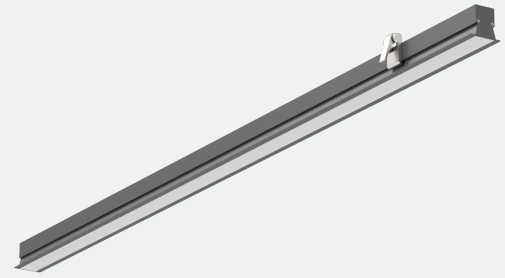

Technical Data

Application Category	Linear Lights
Wattage	18 W/MTR , 27W/MTR, 36W/MTR.
Source Lumen	2340lm , 3510lm, 4680lm
Ingress Protection	IP40
Material	Aluminium Extrusion.
Coatings	"Duracoat" - Double Protection Anodising And Powder Coating.
Light Source	Bridgelux
Life Span	50000 hrs*
Screws	Stainless steel
Power Supply	Integral
Gasket	N/A
Glass	Diffuser Opal / Prismatic.
Cable Gland	N/A
Power Cable	1.5 Mtr.
Dimension	73 mm Height*44 mmWidth*1130mm Length
Gross Weight	-

Features

- LED Chip High Quality Bridgelux SMD LED's Give Very High Lumen Output.
- Deep Recessed Glare Free Lighting.
- Various Connection Accessories: "T" Type, "+" Type, "L" Type And "_" Type Etc.
- Standard Length Is 1130mm (Other Length Needs To Customize).
- Seamless Connection By Flexible High Quality PC Diffuser, Enlight Any Space Without Interruptions Uoto 25 Meter per Roll.