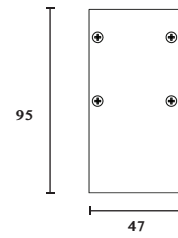

Technical Data

Application Category	Linear Lights
Wattage	18 W/MTR , 27W/MTR, 36W/MTR.
Source Lumen	2340lm , 3510lm, 4680lm
Ingress Protection	IP40
Material	Aluminium Extrusion.
Coatings	"Duracoat" - Double Protection Anodising And Powder Coating.
Light Source	Low Power Led.
Life Span	35000 hrs.*
Screws	Stainless steel
Power Supply	Integral 230v
Gasket	N/A
Glass	Diffuser Opal / Prismatic.
Cable Gland	N/A
Power Cable	1.5 Mtr.
Dimension	95 mm Height*47 mm Width*1130mm
Gross Weight	-

Features

- LED Chip High Quality Bridgelux SMD LED's Give Very High Lumen Output.
- Two Kinds Of Installation: Pendant or Surface Mounted.
- Various Connection Accessories: "T" Type, "+" Type, "L" Type And "_" Type Etc.
- Standard Length Is 1130mm (Other Length Needs To Customize).
- Well-Distributed Light Spot And UGR <19.
- Two Kinds Of Diffuser: Prismatic or Opal.
- Seamless Connection By Flexible High Quality PC Diffuser, Enlight Any Space Without Interruptions Upto 25 Meter per Roll.
- Easy Maintainance: Front Opening System, No Need To Remove Fixture.

Family	Type	Code	Wattage	CRI	Optics	CCT	Fixture Finish	Supply	Accessories
ALULINE	CSD	4795	18-18W 27-27W 36-36W	8 - 80 CRI 9 - 90 CRI	120 Degree	27 - 2700K 30- 3000K 40- 4000K 57- 5700K	B-Black W-White G-Graphite Grey C - Corton G - Dark leaf Green S - Smooth Silver	Integrated Driver	-