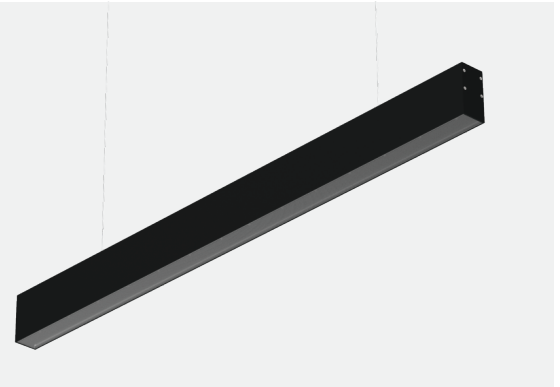

Technical Data

Application Category	Linear Lights
Wattage	18 W/MTR , 27W/MTR, 36W/MTR.
Source Lumen	2340lm , 3510lm, 4680lm
Ingress Protection	IP40
Material	Aluminium Extrusion.
Coatings	"Duracoat" - Double Protection Anodising And Powder Coating.
Light Source	Low Power Led.
Life Span	35000 hrs.*
Screws	Stainless steel
Power Supply	Integral 230v
Gasket	N/A
Glass	Diffuser Opal / Prismatic.
Cable Gland	N/A
Power Cable	1.5 Mtr.
Dimension	95 mm Height*47 mm Width*1130mm
Gross Weight	-

Features

- LED Chip High Quality Bridgelux SMD LED's Give Very High Lumen Output.
- Two Kinds Of Installation: Pendant or Surface Mounted.
- Various Connection Accessories: "T" Type, "+" Type, "L" Type And "_" Type Etc.
- Standard Length Is 1130mm (Other Length Needs To Customize).
- Well-Distributed Light Spot And UGR <19.
- Two Kinds Of Diffuser: Prismatic or Opal.
- Seamless Connection By Flexible High Quality PC Diffuser, Enlight Any Space Without Interruptions Upto 25 Meter per Roll.
- Easy Maintainance: Front Opening System, No Need To Remove Fixture.