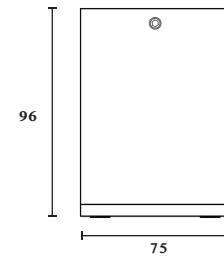

Technical Data

Application Category	Ceiling Mount
Wattage	8w
Source Lumen	720LM
Ingress Protection	IP65
Material	Excellent Corrosion Anodized Solid Aluminium Body And Part.
Coatings	"Duracoat" - Double Protection Anodising And Powder Coating.
Light Source	3 x High Power Led
Life Span	50000 hrs*
Screws	Stainless steel
Power Supply	Integral 230vAC/24VDC
Gasket	High Grade Long lasting Silicon Gasket.
Glass	Extra Clear Impact Resistant Toughened Glass.
Cable Gland	Silicon Gourmet
Power Cable	Cable Not Included.
Dimension	Height-96 mm, Width-75mm
Gross Weight	-