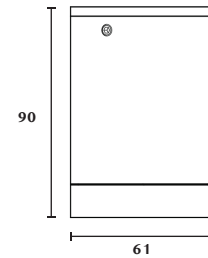

BULLET

CM 61 COB

Technical Data

Application Category	Ceiling Mount
Wattage	8w
Source Lumen	840LM
Ingress Protection	IP65
Material	Excellent Corrosion Anodized Solid Aluminium Body And Part.
Coatings	"Duracoat" - Double Protection Anodising And Powder Coating.
Light Source	1 X COB LED
Life Span	50000 hrs*
Screws	Stainless steel
Power Supply	Integral 230vAC/24vDC
Gasket	High Grade Long lasting Silicon Gasket.
Glass	Extra Clear Impact Resistant Toughened Glass.
Cable Gland	Silicon Gourmet
Power Cable	Cable Not Included.
Dimension	Dia 61mm, Height-90 mm
Gross Weight	-