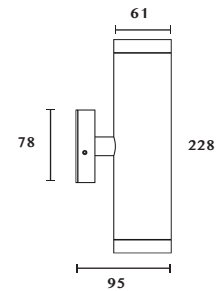

### Technical Data

<b>Application Category</b>	Wall Mounted
<b>Wattage</b>	14w
<b>Source Lumen</b>	1440LM
<b>Ingress Protection</b>	IP65
<b>Material</b>	Excellent Corrosion Anodized Solid Aluminium Body And Part.
<b>Coatings</b>	"Duracoat" - Double Protection Anodising And Powder Coating.
<b>Light Source</b>	2 x High Power Led
<b>Life Span</b>	50000 hrs*
<b>Screws</b>	Stainless steel
<b>Power Supply</b>	Integral 230v
<b>Gasket</b>	High Grade Long lasting Silicon Gasket.
<b>Glass</b>	Extra Clear Impact Resistant Toughened Glass.
<b>Cable Gland</b>	Silicon Gourmet
<b>Power Cable</b>	Cable Not Included.
<b>Dimension</b>	61 mm Dia 228 mm Height
<b>Gross Weight</b>	-

Family	Type	Code	Wattage	CRI	Optics	CCT	Fixture Finish	Supply	Accessories
BULLET	WM	61-UD-D3-HP	14 - 7w + 7w	8 - 80 CRI 9 - 90 CRI	SP - 10° M - 18° WFL - 54°	27 - 2700K 30- 3000K 40- 4000K	G-Graphite Grey B-Black W-White C - Corton G - Dark leaf Green	230 - 230VAC 24-24VDC	HL-48 - Hexcell Louvre

Code Example :- BULLET\_WM\_61-UD-D3-HP\_14\_8\_SP\_27\_G\_AC\_HL-48