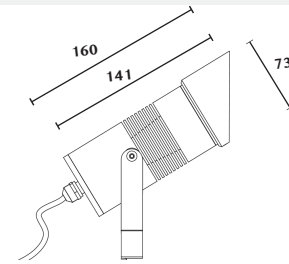

Technical Data

Application Category	Spot Light
Wattage	11w
Source Lumen	1260LM
Ingress Protection	IP66
Material	Excellent Corrosion Anodized Solid Aluminium Body And Part.
Coatings	"Duracoat" - Double Protection - Anodising And Powder Coating.
Light Source	1 x COB LED
Life Span	50000 hrs.*
Screws	Stainless steel
Power Supply	Integral 230vAC / 24vDC
Gasket	High Grade Long Lasting Silicon Gasket.
Glass	Extra Clear Impact Resistant Toughened Glass.
Cable Gland	Double Nickel-Plated German Brass Cable Gland M12,High Quality Silicon Gourmet.
Power Cable	1000 mm All Weather Neoprene Silicon Power Cable Included.
Dimension	64 mm Dia 160 mm Height.
Gross Weight	-

Features

- Solid Aluminium Body.
- Extra Safety Impact Resistant, Toughened Glass.
- High Efficiency Optical System.
- Extra Clear Glass To Increase Efficiency Of The Fixture.
- High Grade Brass Nickel Plated German Gland.
- High Grade Neoprene Silicon Based Italian Cable To Withstand Any Weather Conditions .
- Recessed Spike Made Of GFR Polymer.
- "Coro Safe" High Grade Anodizing.
- "Duracoat" Double Layer Body Coating To Withstand Corrosion.
- "Weather Protect" Outdoor Rated Powder Coating.
- "Capillary Protect System" Anti-Capillary System To Protect Any Water Ingress From Cable Joints.