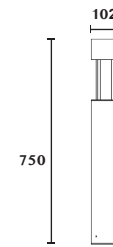

MODELLO

MODELLO R

Technical Data

Application Category	Bollard
Wattage	11w, 15w
Source Lumen	1260LM / 1680 LM
Ingress Protection	IP65
Material	Aluminium Casting With GI Plated Pipe.
Coatings	"Weather Protect" High Grade Pure Polyester, Outdoor Powder Coating.
Light Source	1 x COB LED
Life Span	50000 hrs*
Screws	Stainless steel
Power Supply	Integral 230vAC/24vDC
Gasket	Silicon Gasket
Glass	N/A
Cable Gland	N/A
Power Cable	Cable Not Included.
Dimension	Width - 102 mm, Height - 750mm
Gross Weight	-

Family	Type	Code	Wattage	CRI	Optics	CCT	Fixture Finish	Supply	Accessories
MODELLO	BO	75-750mm ht.	11 - 11w 15 - 15w	8 - 80 CRI	120 - 120° T1-110 x 160°(Elliptical) "T2-110 x 160° (Forward Through)" "T3-75 x 160° (Forward Through)"	30- 3000K 40- 4000K	G-Graphite Grey B-Black W-White C - Corton G - Dark leaf Green	230 - 230VAC 24-24VDC	-