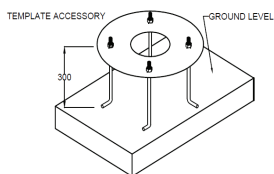

Accessories

Foundation Kit
GPR-300/JB4-16x300