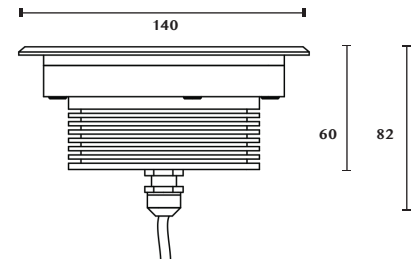

Technical Data

| | |
|----------------------|--|
| Application Category | Inground |
| Wattage | 12w |
| Source Lumen | 1440 lm |
| Ingress Protection | IP67 |
| Material | Excellent Corrosion Resistance Low Copper, Solid Anodized Aluminium Body and 316 Stainless Steel Ring. |
| Coatings | "Coro safe" Anodized Aluminium and SS Faceplate. |
| Light Source | 6 x High Power Led |
| Life Span | 50000 hrs.* |
| Screws | Stainless Steel. |
| Power Supply | Remote - CC Driver - (18V, 700mA). |
| Gasket | High Grade Long Lasting Silicon Gasket. |
| Glass | Extra Clear Impact Resistant Toughened Glass. |
| Cable Gland | Double Nickel-Plated German Brass Cable Gland M12, High Quality Silicon Gourmet. |
| Power Cable | 300mm All-Weather Neoprene Power Cable Included. |
| Dimension | 140 mm Dia 82 mm Height, 123 mm Cut Out. |
| Gross Weight | - |

Features

- Excellent Corrosion Resistant Low Copper Solid Aluminium Body.
- SS316 Faceplate.
- Extra Safety Impact Resistant Toughened Glass.
- Extra Clear Glass To Increase Efficiency Of The Fixture.
- Silicon mould rubber gasket
- High Grade Brass Nickel Plated German Gland.
- High Grade Neoprene Silicon Based Italian Cable To Withstand Any Weather Conditions .
- Best In Class Thermal Management.
- High Efficiency Optical System.
- Multiple Accessories Support
- Cree LED 50000* hrs Life
- Recessed Housing Made Of GFR Polymer.
- "Coro Safe" High Grade Anodizing.
- "Capillary Protect System" Anti-Capillary System To Protect Any Water Ingress From Cable Joints.
- "Long Life" Thermal Management.