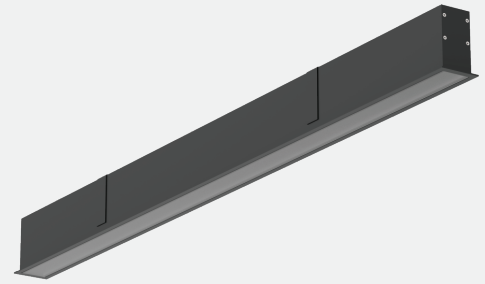

Technical Data

Application Category	Linear Lights
Wattage	18 W/MTR , 27W/MTR, 36W/MTR.
Source Lumen	2340lm , 3510lm, 4680lm
Ingress Protection	IP40
Material	Aluminium Extrusion.
Coatings	"Duracoat" - Double Protection Anodising And Powder Coating.
Light Source	Bridgelux
Life Span	50000 hrs*
Screws	Stainless steel
Power Supply	Integral
Gasket	N/A
Glass	Diffuser Opal / Prismatic.
Cable Gland	N/A
Power Cable	1.5 Mtr.
Dimension	95 mm Height*61 mmWidth*1130mm Length
Gross Weight	-

Features

- LED Chip High Quality Bridgelux SMD LED's Give Very High Lumen Output.
- Recessed Installation.
- Various Connection Accessories: "T" Type, "+" Type, "L" Type And "_" Type Etc.
- Standard Length Is 1130mm (Other Length Needs To Customize).
- Seamless Connection By Flexible High Quality PC Diffuser, Enlight Any Space Without Interruptions Upto 25 Meter per Roll.
- Well-Distributed Light Spot And UGR <19.
- Easy Maintenance: Front Opening System, No Need To Remove Fixture.