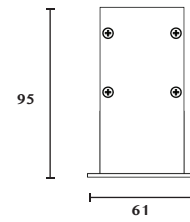

Technical Data

Application Category	Linear Lights
Wattage	18 W/MTR , 27W/MTR, 36W/MTR.
Source Lumen	2340lm , 3510lm, 4680lm
Ingress Protection	IP40
Material	Aluminium Extrusion.
Coatings	"Duracoat" - Double Protection Anodising And Powder Coating.
Light Source	Bridgelux
Life Span	50000 hrs*
Screws	Stainless steel
Power Supply	Integral
Gasket	N/A
Glass	Diffuser Opal / Prismatic.
Cable Gland	N/A
Power Cable	1.5 Mtr.
Dimension	95 mm Height*61 mmWidth*1130mm Length
Gross Weight	-

Features

- LED Chip High Quality Bridgelux SMD LED's Give Very High Lumen Output.
- Recessed Installation.
- Various Connection Accessories: "T" Type, "+" Type, "L" Type And "_" Type Etc.
- Standard Length Is 1130mm (Other Length Needs To Customize).
- Seamless Connection By Flexible High Quality PC Diffuser, Enlight Any Space Without Interruptions Upto 25 Meter per Roll.
- Well-Distributed Light Spot And UGR <19.
- Easy Maintenance: Front Opening System, No Need To Remove Fixture.