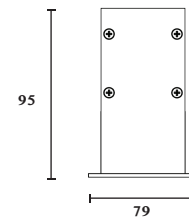

### Technical Data

<b>Application Category</b>	Linear Lights
<b>Wattage</b>	18 W/MTR , 27W/MTR, 36W/MTR.
<b>Source Lumen</b>	2340lm , 3510lm, 4680lm
<b>Ingress Protection</b>	IP40
<b>Material</b>	Aluminium Extrusion.
<b>Coatings</b>	"Duracoat" - Double Protection Anodising And Powder Coating.
<b>Light Source</b>	Bridgelux
<b>Life Span</b>	50000 hrs*
<b>Screws</b>	Stainless steel
<b>Power Supply</b>	Integral
<b>Gasket</b>	N/A
<b>Glass</b>	Diffuser Opal / Prismatic.
<b>Cable Gland</b>	N/A
<b>Power Cable</b>	1.5 Mtr.
<b>Dimension</b>	95 mm Height*79 mmWidth*1130mm Length
<b>Gross Weight</b>	-

### Features

- LED Chip High Quality Bridgelux SMD LED's Give Very High Lumen Output.
- Recessed Installation.
- Two Kinds Of Installation: Pendant or Surface Mounted.
- Various Connection Accessories: "T" Type, "+" Type, "L" Type And "-" Type Etc.
- Standard Length Is 1130mm (Other Length Needs To Customize).
- Well-Distributed Light Spot And UGR <19.
- Seamless Connection By Flexible High Quality PC Diffuser, Enlight Any Space Without Interruptions Upto 25 Meter per Roll.
- Easy Maintainance: Front Opening System, No Need To Remove Fixture.