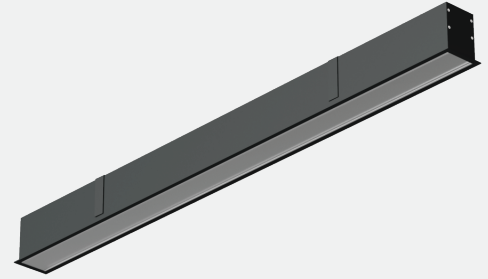

### Technical Data

<b>Application Category</b>	Linear Lights
<b>Wattage</b>	18 W/MTR , 27W/MTR, 36W/MTR.
<b>Source Lumen</b>	2340lm , 3510lm, 4680lm
<b>Ingress Protection</b>	IP40
<b>Material</b>	Aluminium Extrusion.
<b>Coatings</b>	"Duracoat" - Double Protection Anodising And Powder Coating.
<b>Light Source</b>	Bridgelux
<b>Life Span</b>	50000 hrs*
<b>Screws</b>	Stainless steel
<b>Power Supply</b>	Integral
<b>Gasket</b>	N/A
<b>Glass</b>	Diffuser Opal / Prismatic.
<b>Cable Gland</b>	N/A
<b>Power Cable</b>	1.5 Mtr.
<b>Dimension</b>	95 mm Height*79 mmWidth*1130mm Length
<b>Gross Weight</b>	-

### Features

- LED Chip High Quality Bridgelux SMD LED's Give Very High Lumen Output.
- Recessed Installation.
- Two Kinds Of Installation: Pendant or Surface Mounted.
- Various Connection Accessories: "T" Type, "+" Type, "L" Type And "-" Type Etc.
- Standard Length Is 1130mm (Other Length Needs To Customize).
- Well-Distributed Light Spot And UGR <19.
- Seamless Connection By Flexible High Quality PC Diffuser, Enlight Any Space Without Interruptions Upto 25 Meter per Roll.
- Easy Maintainance: Front Opening System, No Need To Remove Fixture.