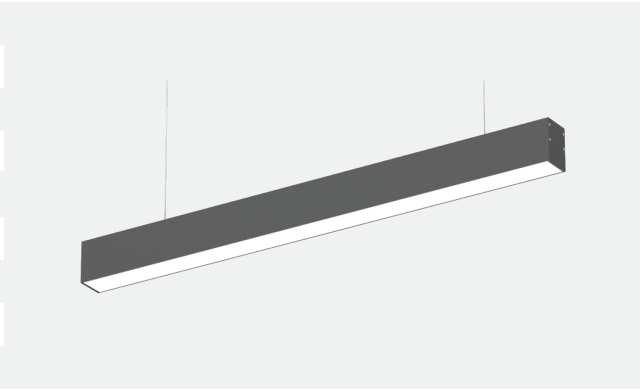

Technical Data

Application Category	Linear Lights
Wattage	18 W/MTR , 27W/MTR, 36W/MTR.
Source Lumen	2340lm , 3510lm, 4680lm
Ingress Protection	IP40
Material	Aluminium Extrusion.
Coatings	"Duracoat" - Double Protection Anodising And Powder Coating.
Light Source	Bridgelux
Life Span	50000 hrs*
Screws	Stainless steel
Power Supply	Integral
Gasket	N/A
Glass	Diffuser Opal / Prismatic.
Cable Gland	N/A
Power Cable	1.5 Mtr.
Dimension	95 mm Height*65 mm Width*1130mm Length
Gross Weight	-

Features

- LED Chip High Quality Bridgelux SMD LED's Give Very High Lumen Output.
- Two Kinds Of Installation: Pendant or Surface Mounted.
- Various Connection Accessories: "T" Type, "+" Type, "L" Type And "_" Type Etc.
- Standard Length Is 1130mm (Other Length Needs To Customize).
- Well-Distributed Light Spot And UGR <19.
- Two Kinds Of Installation: Pendant or Surface Mounted.
- Seamless Connection By Flexible High Quality PC Diffuser, Enlight Any Space Without Interruptions Upto 25 Meter per Roll.
- Easy Maintainance: Front Opening System, No Need To Remove Fixture.