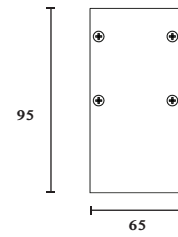

Technical Data

Application Category	Linear Lights
Wattage	18 W/MTR , 27W/MTR, 36W/MTR.
Source Lumen	2340lm , 3510lm, 4680lm
Ingress Protection	IP40
Material	Aluminium Extrusion.
Coatings	"Duracoat" - Double Protection Anodising And Powder Coating.
Light Source	Bridgelux
Life Span	50000 hrs*
Screws	Stainless steel
Power Supply	Integral
Gasket	N/A
Glass	Diffuser Opal / Prismatic.
Cable Gland	N/A
Power Cable	1.5 Mtr.
Dimension	95 mm Height*65 mm Width*1130mm Length
Gross Weight	-

Features

- LED Chip High Quality Bridgelux SMD LED's Give Very High Lumen Output.
- Two Kinds Of Installation: Pendant or Surface Mounted.
- Various Connection Accessories: "T" Type, "+" Type, "L" Type And "_" Type Etc.
- Standard Length Is 1130mm (Other Length Needs To Customize).
- Well-Distributed Light Spot And UGR <19.
- Two Kinds Of Installation: Pendant or Surface Mounted.
- Seamless Connection By Flexible High Quality PC Diffuser, Enlight Any Space Without Interruptions Upto 25 Meter per Roll.
- Easy Maintainance: Front Opening System, No Need To Remove Fixture.